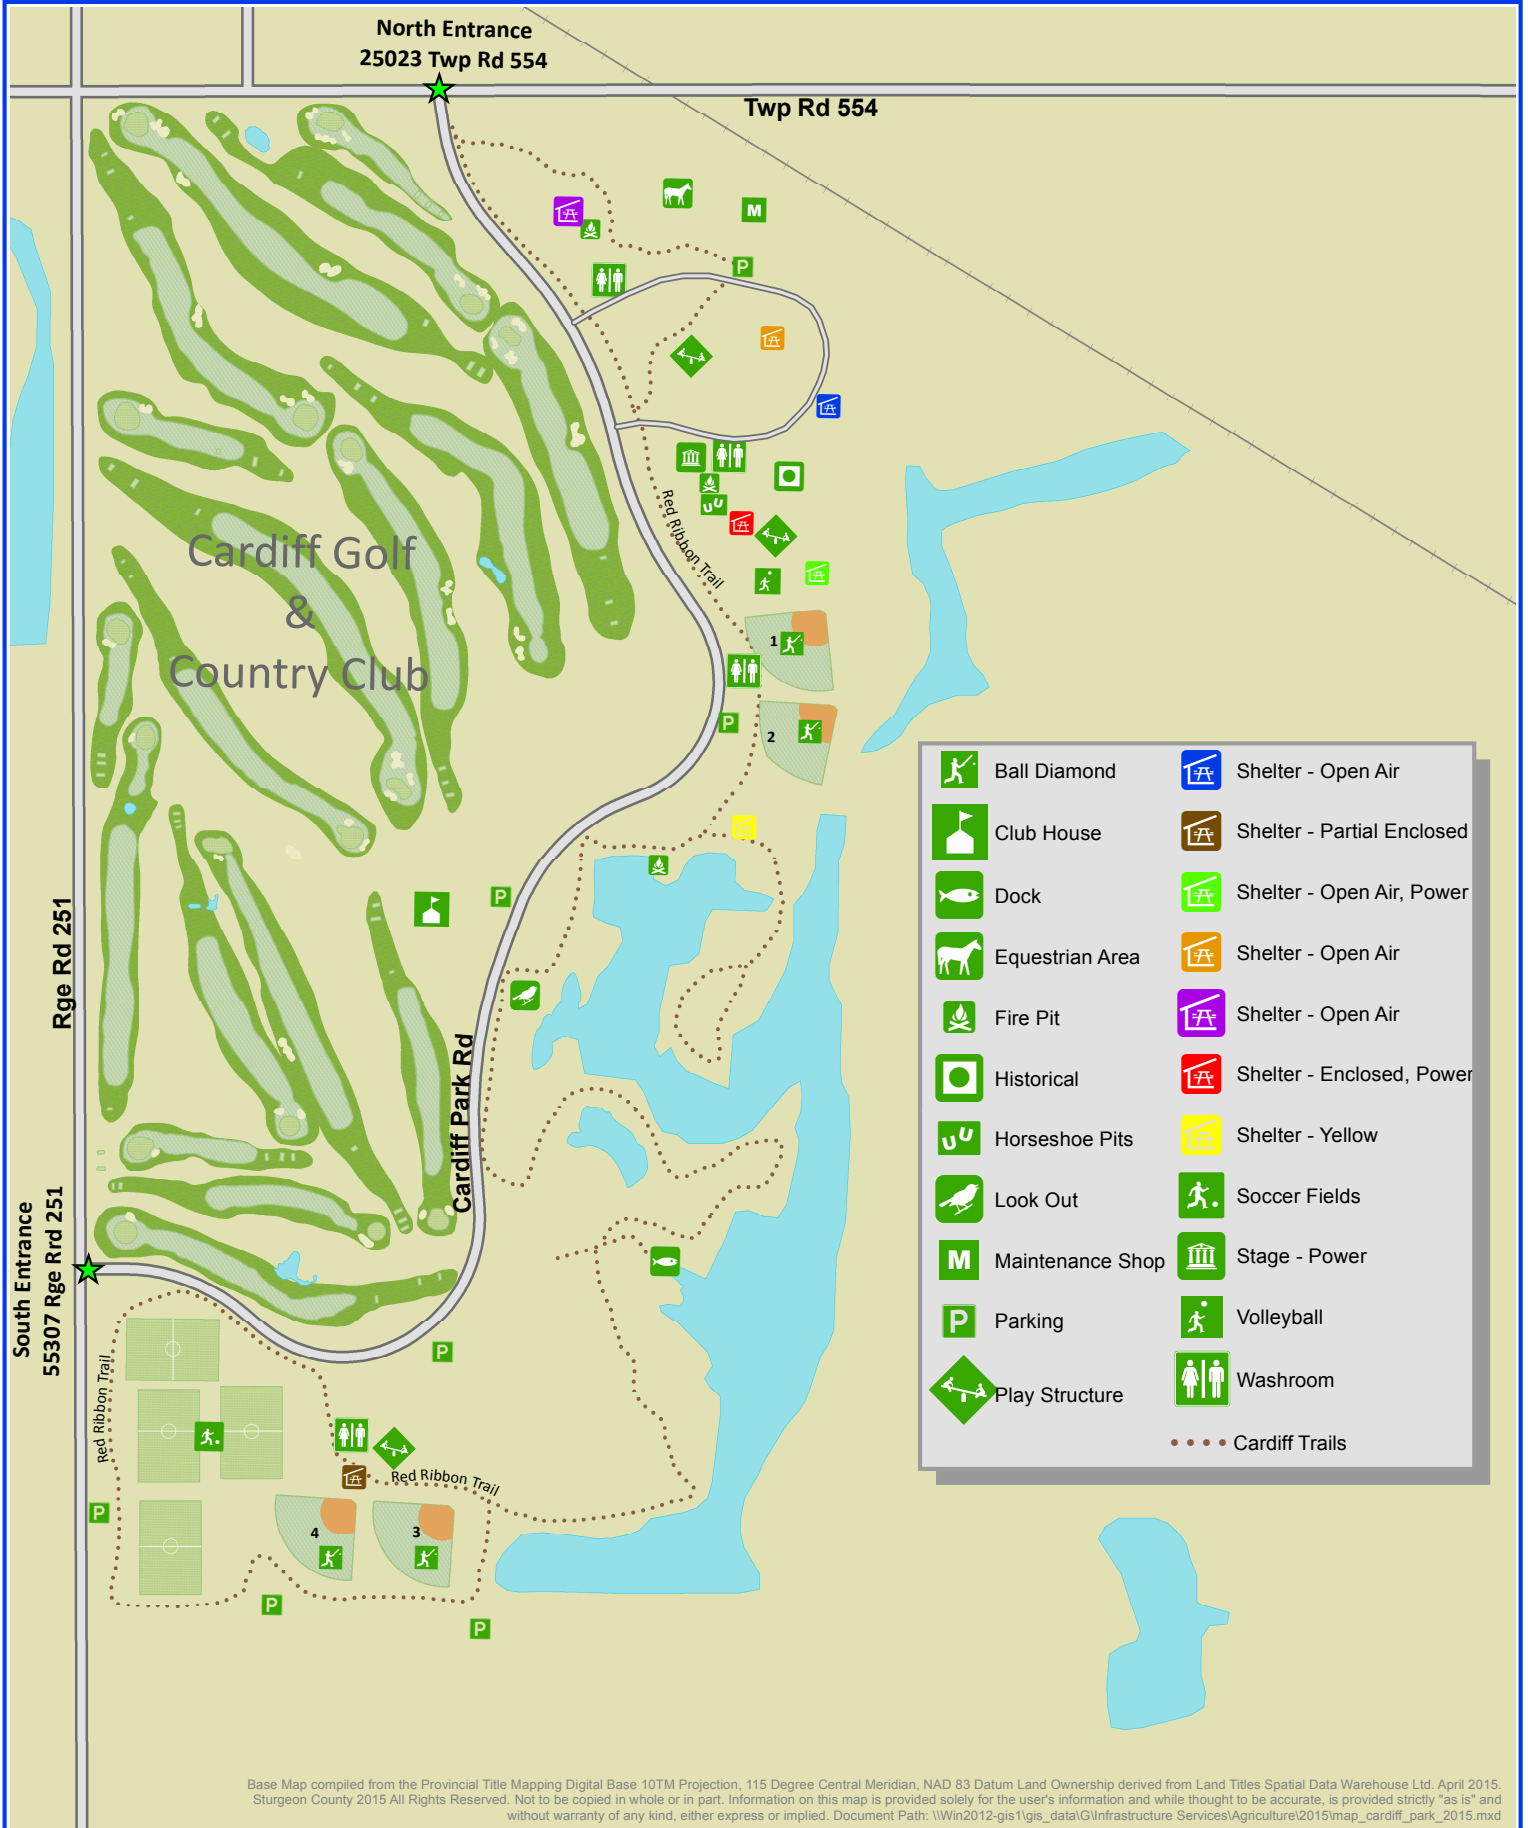

Cardiff Park

2015

Sturgeon County

Base Map compiled from the Provincial Title Mapping Digital Base 10TM Projection, 115 Degree Central Meridian, NAD 83 Datum Land Ownership derived from Land Titles Spatial Data Warehouse Ltd. April 2015. Sturgeon County 2015 All Rights Reserved. Not to be copied in whole or in part. Information on this map is provided solely for the user's information and while thought to be accurate, is provided strictly "as is" and without warranty of any kind, either express or implied. Document Path: \\Win2012-gis\1\gis_data\G\Infrastructure Services\Agriculture\2015\map_cardiff_park_2015.mxd